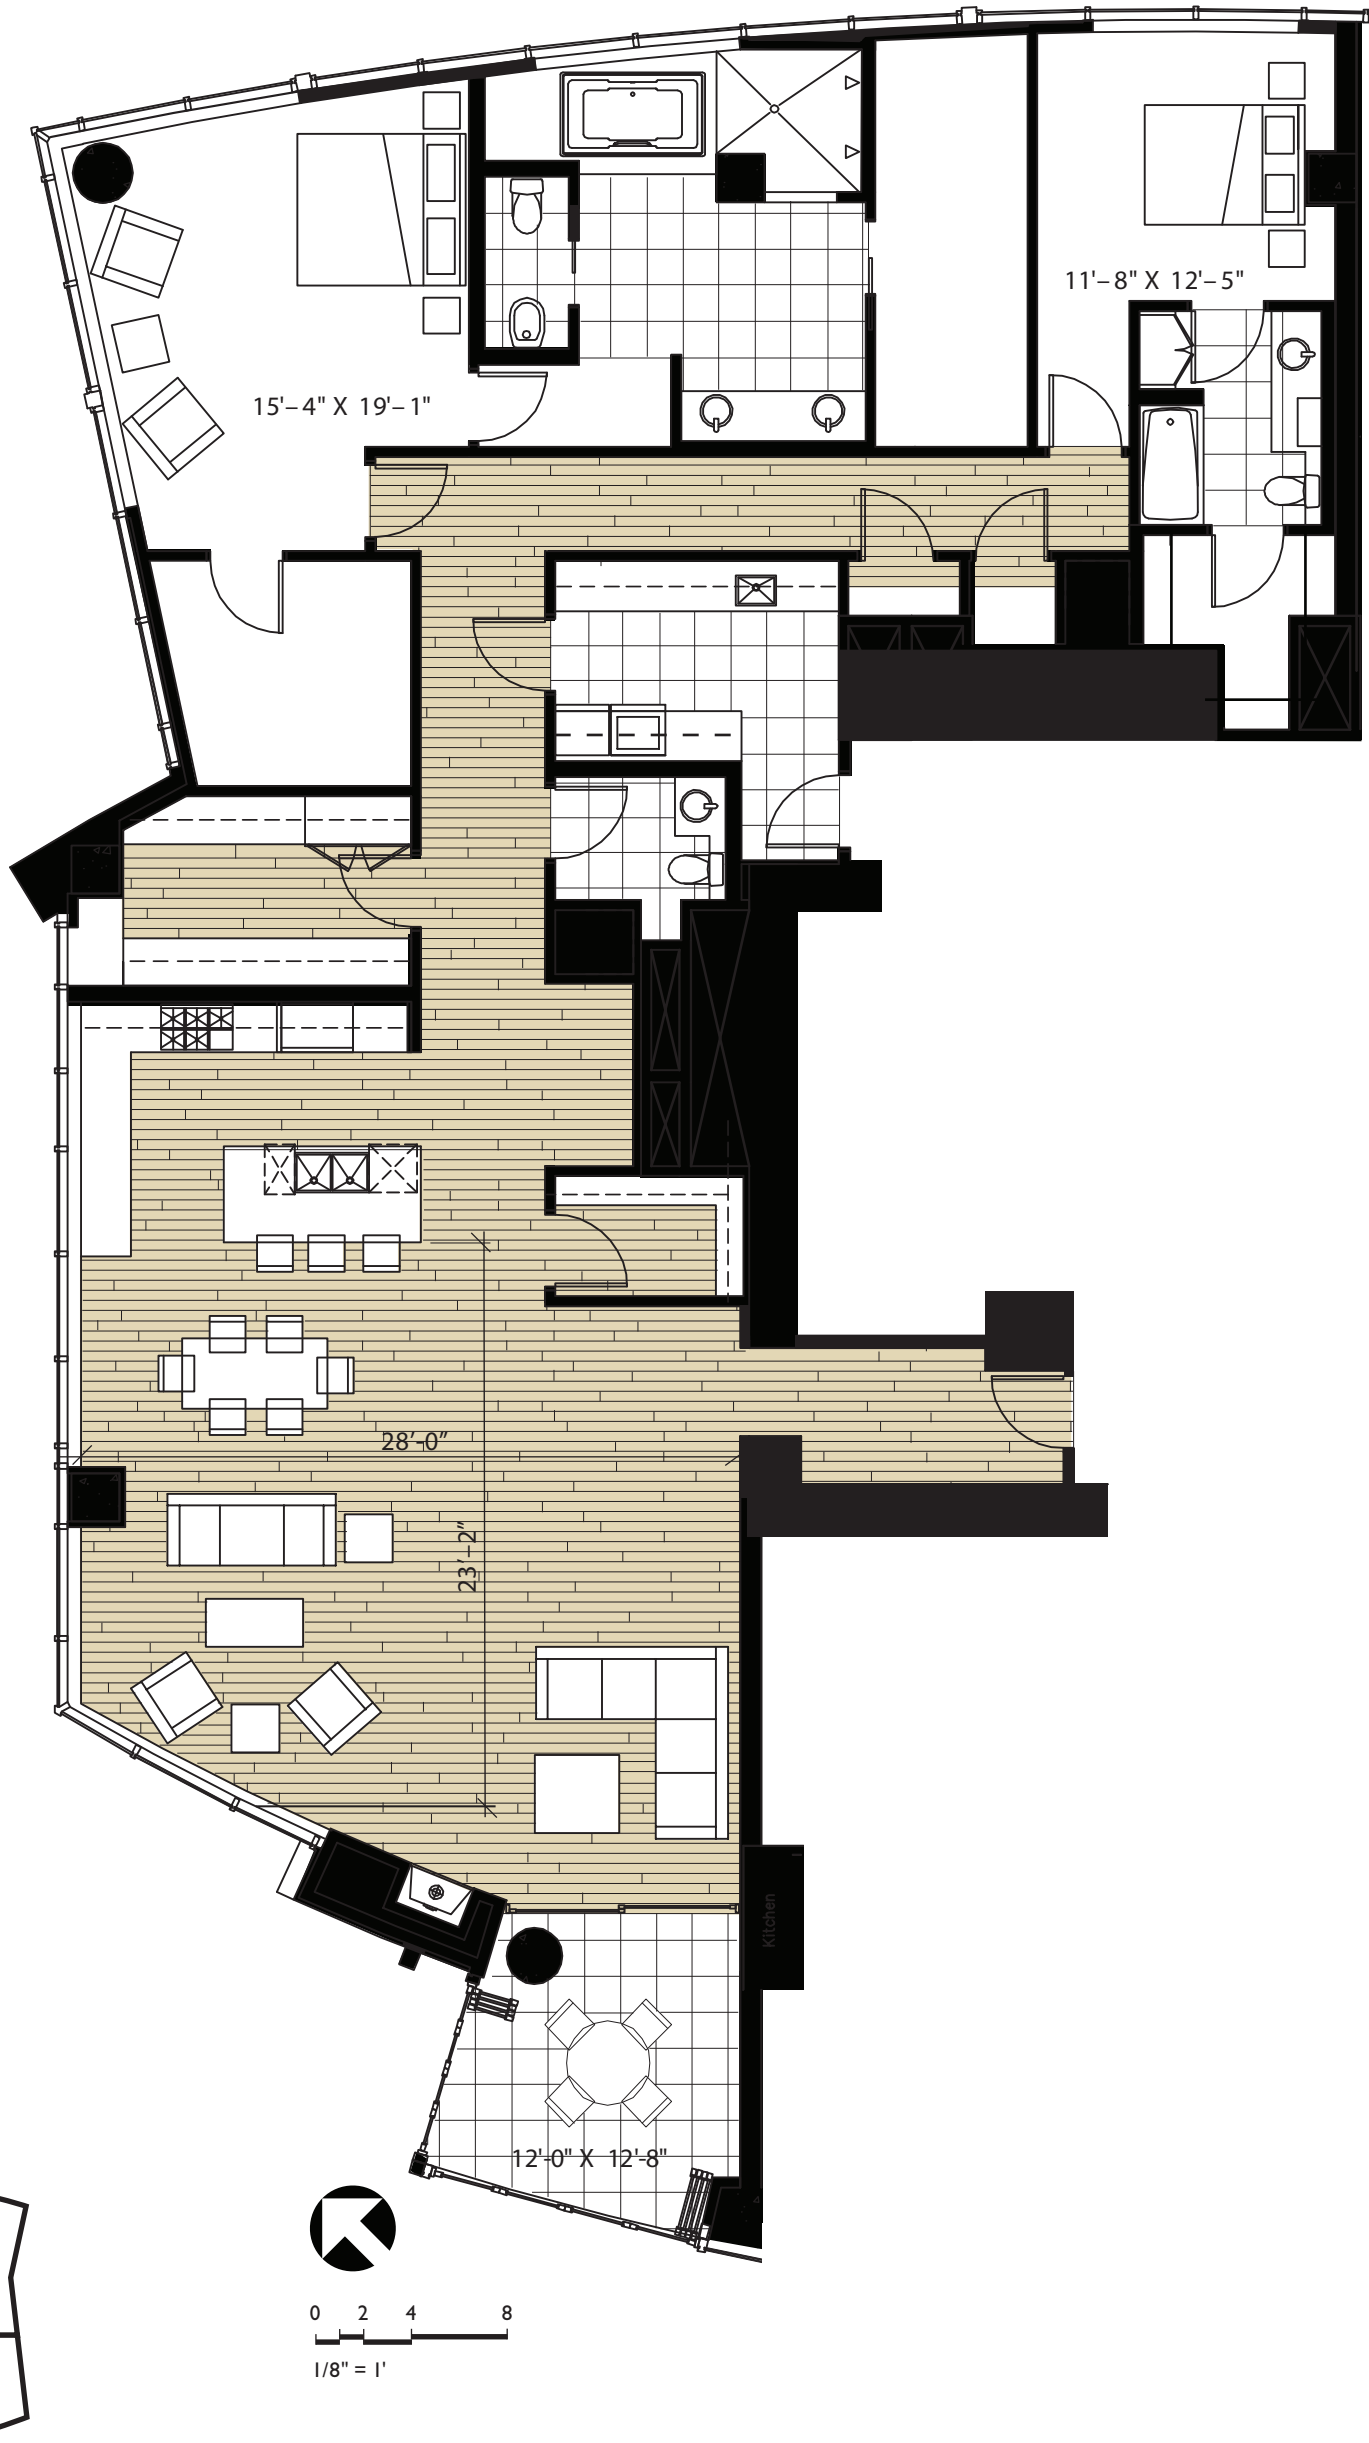

FIFTEEN TWENTY-ONE
second avenue

Home K Floor 37 2847 sf Two Bedroom / 2.5 Bathroom

Information has been obtained from sources deemed reliable but is not guaranteed. Floor plans, views and square footages are approximate. Buyers shall only rely on information contained within the Purchase and Sale Agreement or the POS provided by the seller. Seller reserves the right to change the product offering without notice.