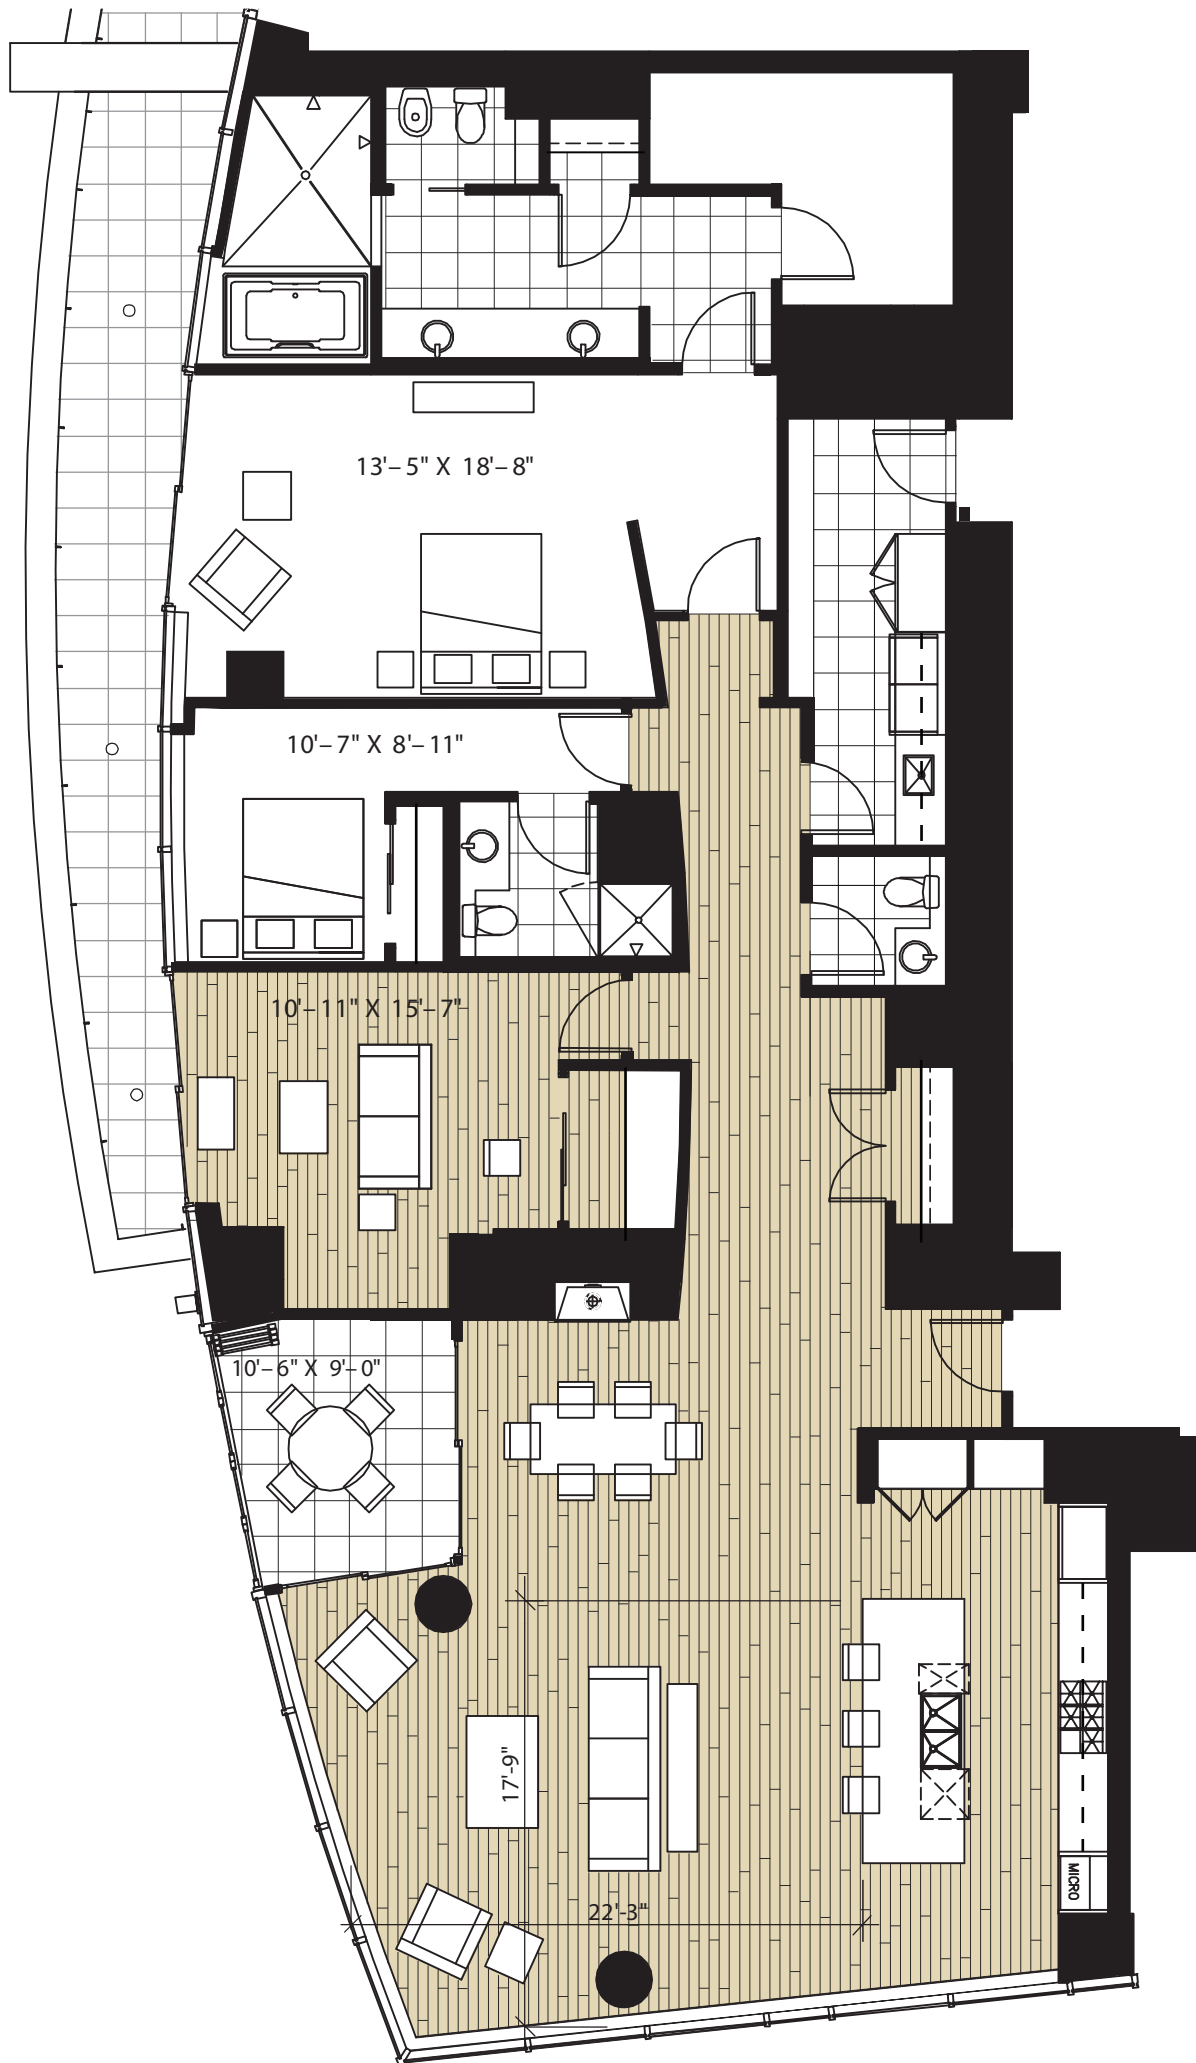

FIFTEEN TWENTY-ONE
second avenue

0 2 4 8
1/8" = 1'

Home M Floor 36 2601 sf Two Bedroom / 2.5 Bathroom

Information has been obtained from sources deemed reliable but is not guaranteed. Floor plans, views and square footages are approximate. Buyers shall only rely on information contained within the Purchase and Sale Agreement or the POS provided by the seller. Seller reserves the right to change the product offering without notice.